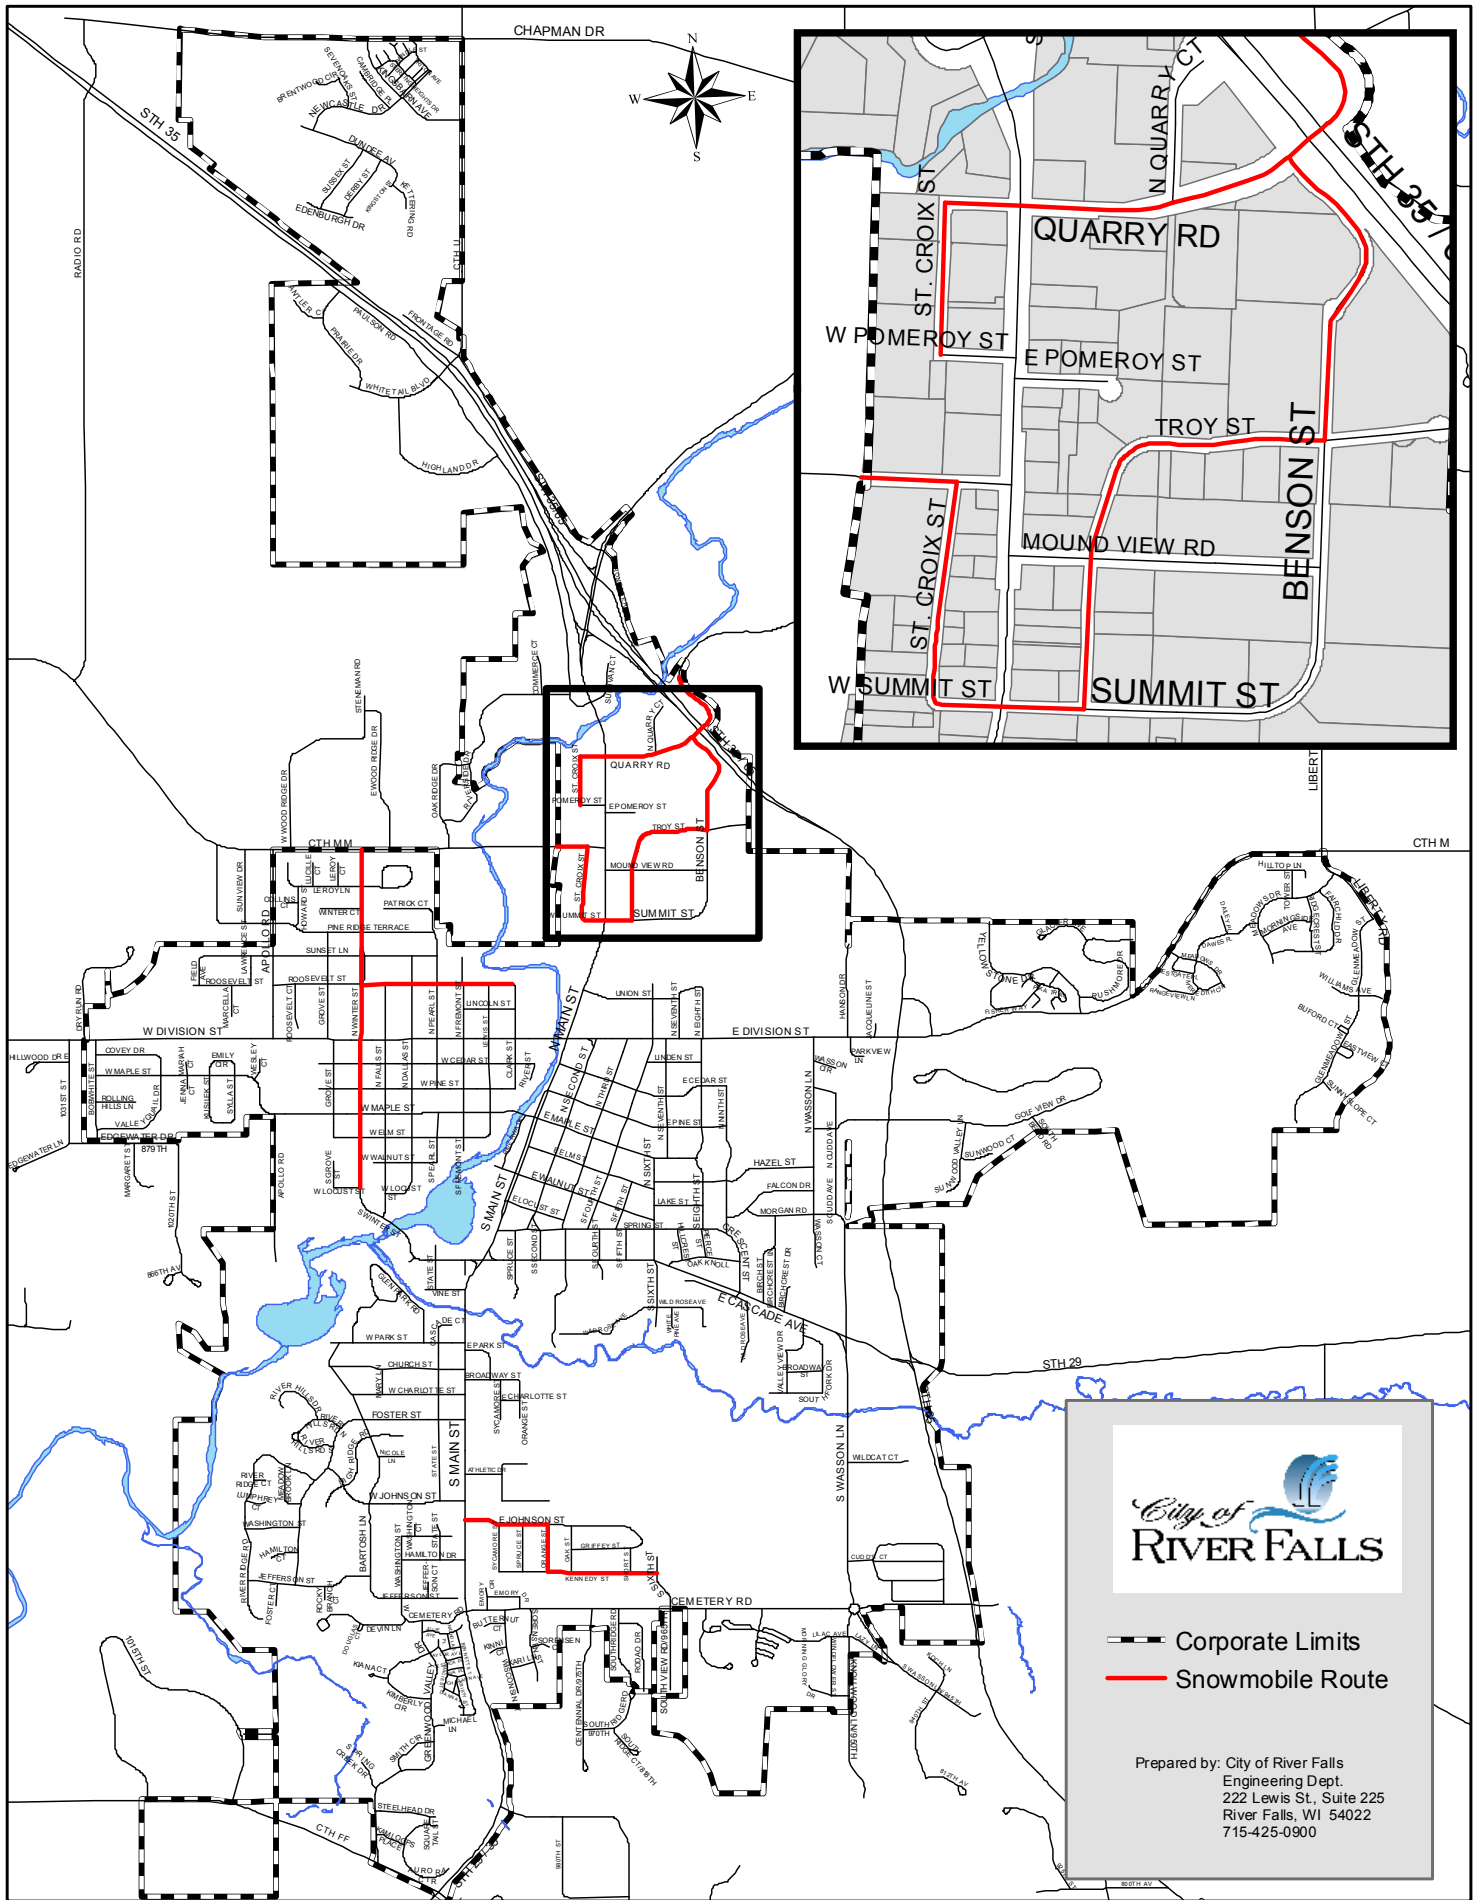

Snowmobile Route Map

- Corporate Limits
- Snowmobile Route

Prepared by: City of River Falls
Engineering Dept.
222 Lewis St, Suite 225
River Falls, WI 54022
715-425-0900